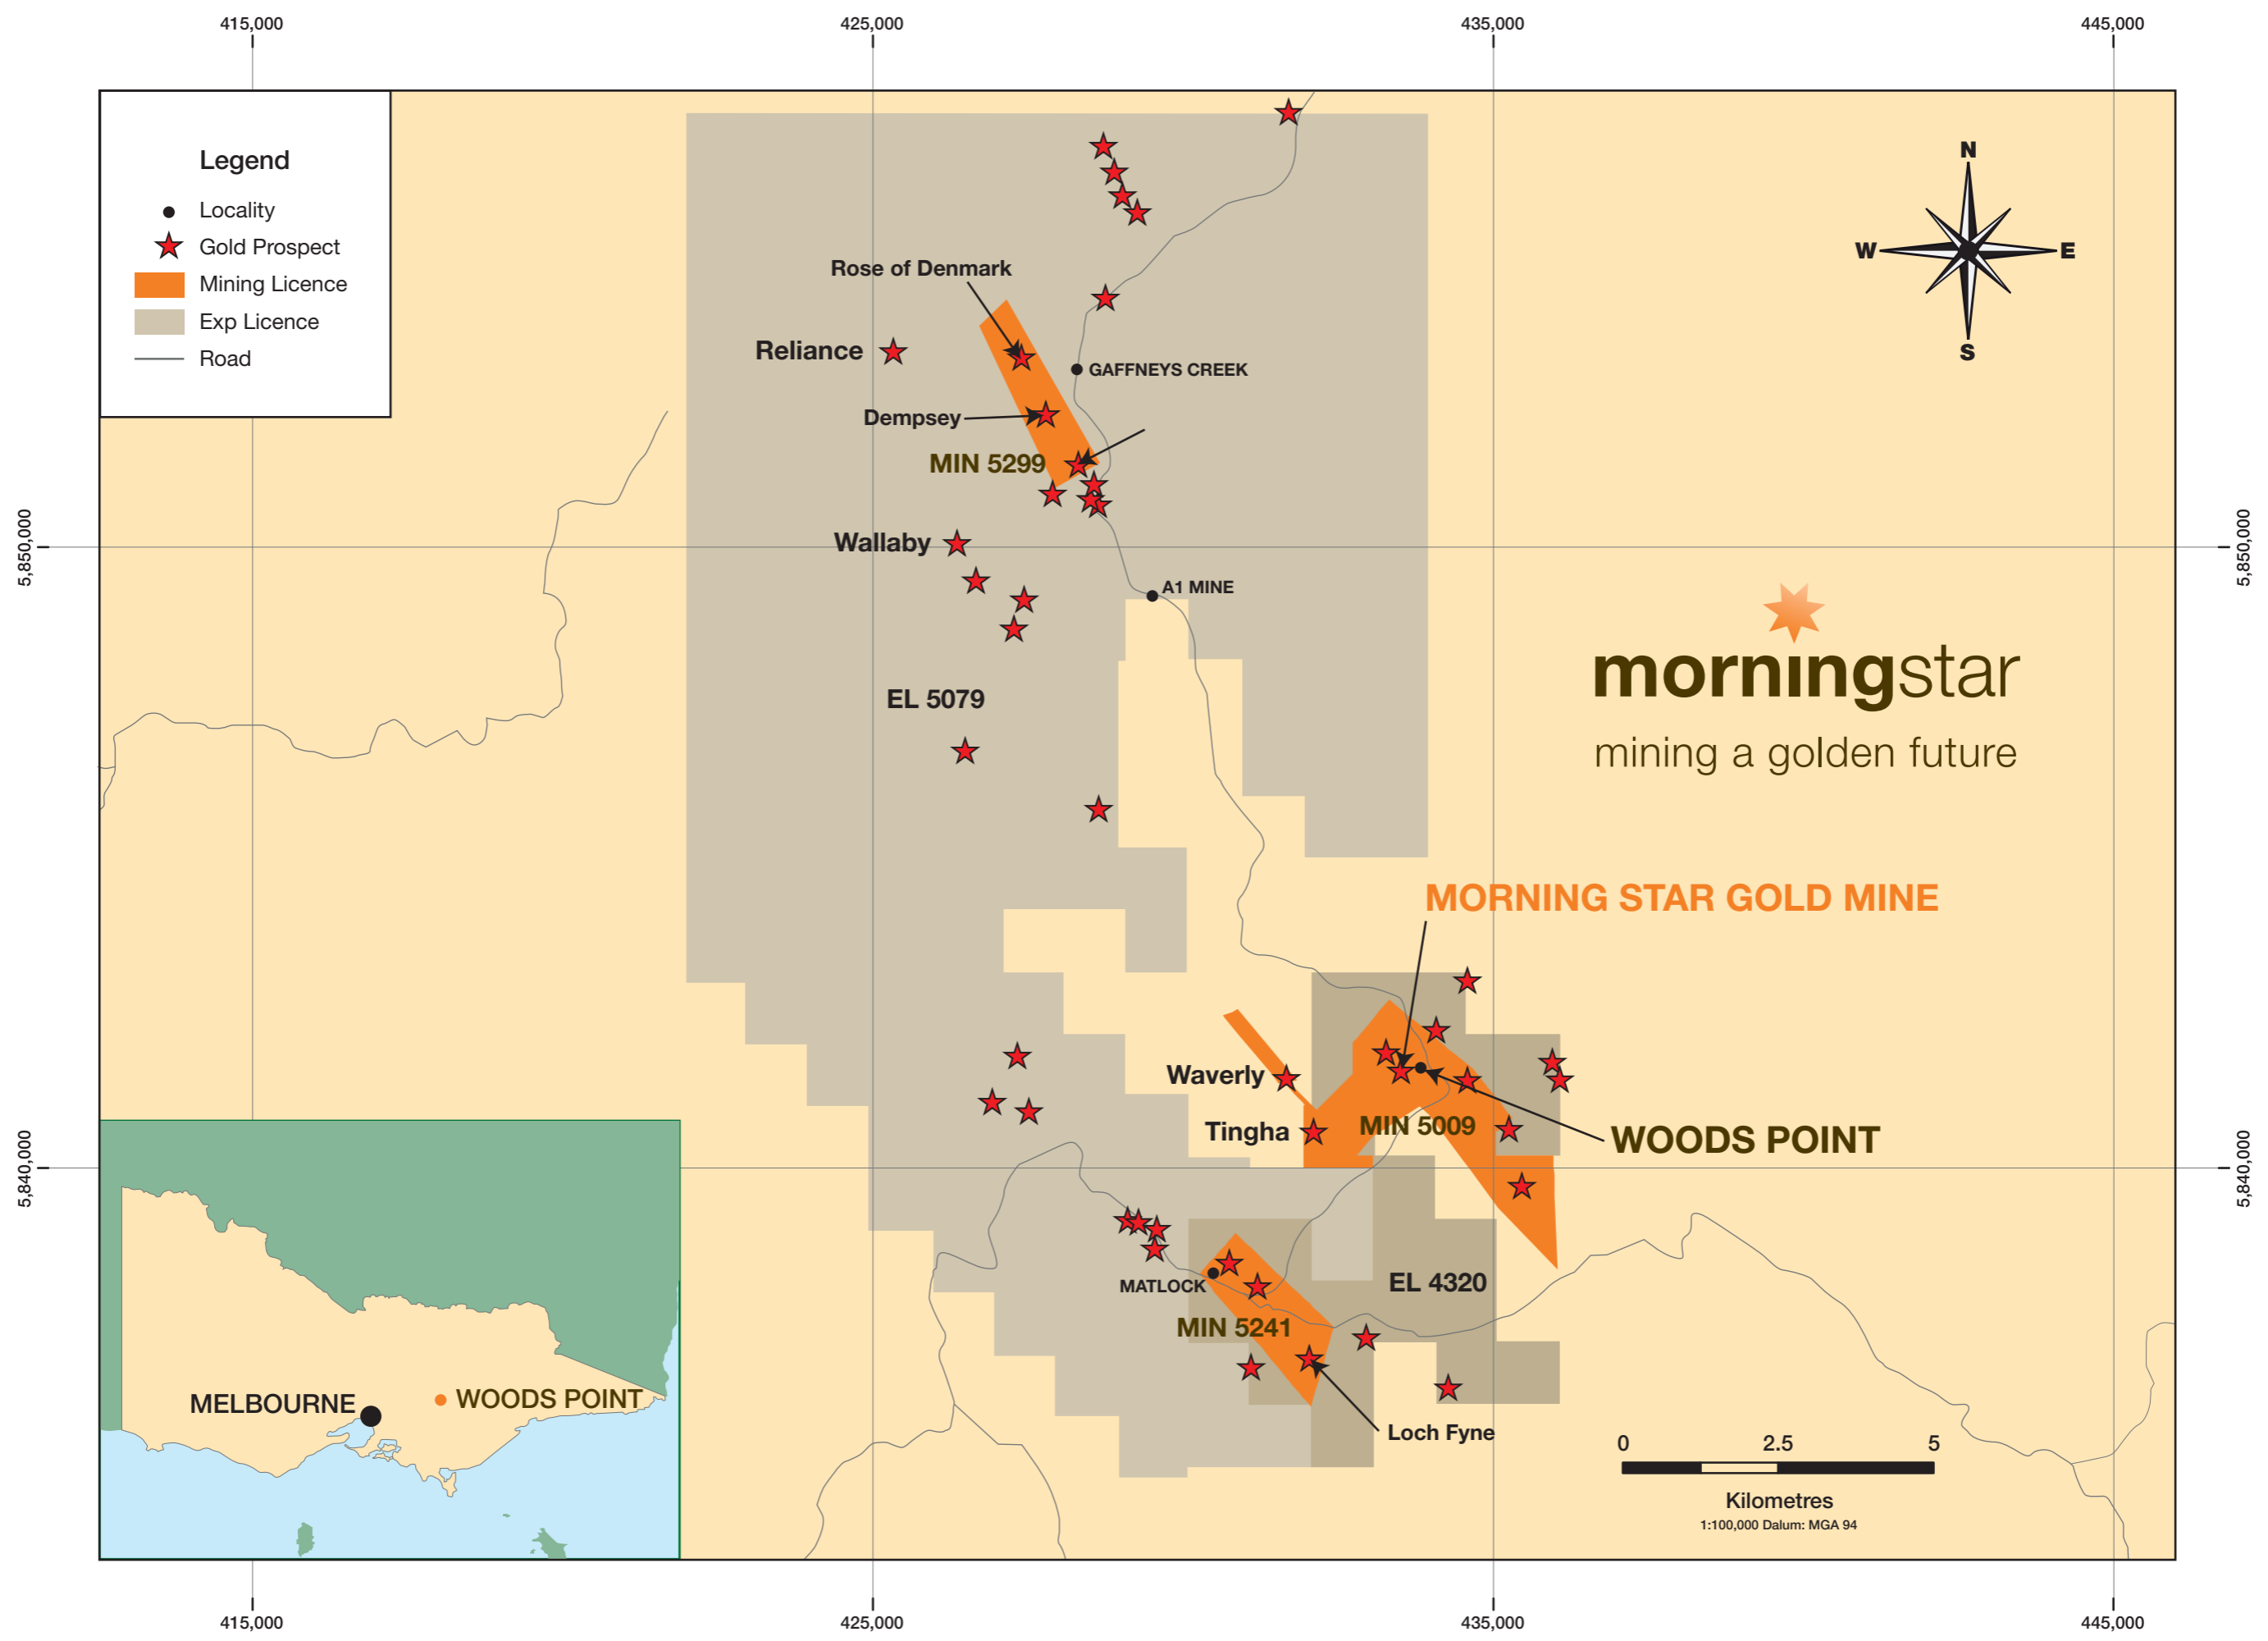

Legend

- Locality
- ★ Gold Prospect
- Mining Licence
- Exp Licence
- Road

morningstar
 mining a golden future

MORNING STAR GOLD MINE

WOODS POINT

MELBOURNE ● WOODS POINT